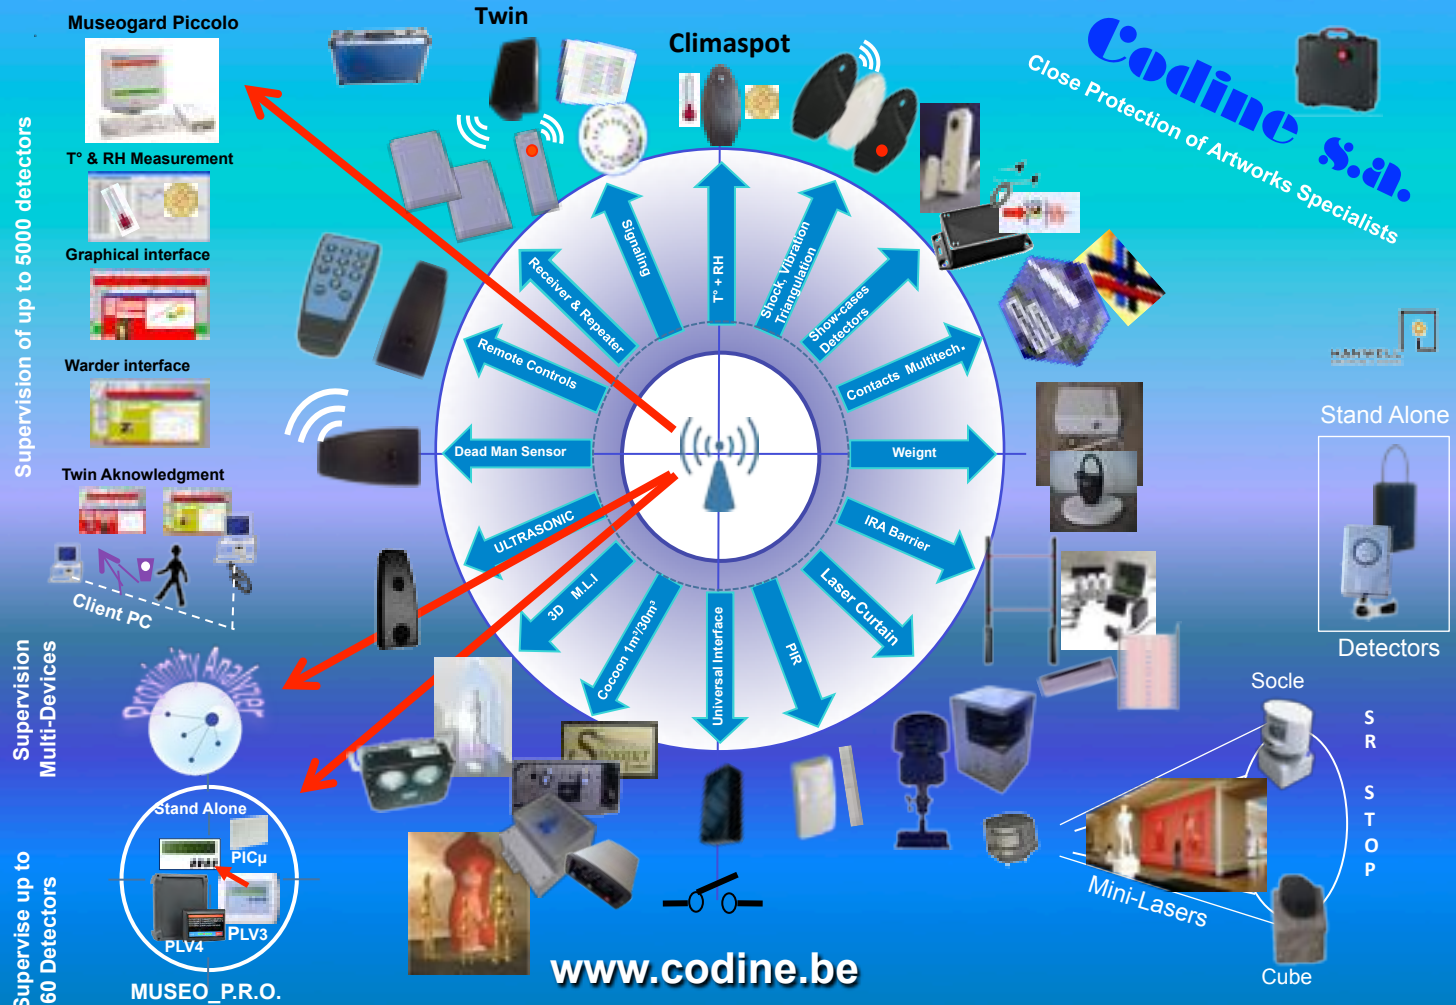

Close Protection of Artworks

Codine s.a.

since 1976

Choice of the kind of Supervision
From 1 to 5000 alarm zones

Codine s.a. 7c av Newton Z.I. nord B 1300 Wavre

Tel : ++32 10 22 62 67 - Fax : ++32 10 22 62 69 - Mel : info@codine.be - WEB : www.codine.be

Stand Alone